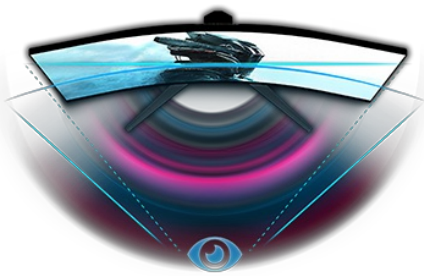

**Immerse yourself in the game with the curved GB2466HSU with 165Hz refresh rate**

Offering an immersive viewing experience, the 1500R curved VA panel with 165Hz refresh rate, 1ms MPRT and the 1920x1080 resolution guarantees superb image quality.

The ability to customize the screen settings using the predefined and custom gaming modes along with the Black Tuner function gives you total control over the dark scenes and makes sure details are always clearly visible. Thanks to the height adjustable stand you can easily adjust the screen position to your preferences to ensure comfort during marathon gaming sessions.

**CURVED DESIGN 1500R**

The 1500R curvature of the screen guarantees a realistic and comfortable viewing experience allowing you to really immerse yourself in the game.

**1ms**

Fast response time is key to ultra-smooth gaming. It reduces ghosting and blurring providing the user with an improved graphic performance.

## 01 DISPLAY CHARACTERISTICS

Diagonal	23.6", 60cm
Panel	VA LED, matte finish
Curved	1500R
Native resolution	1920 x 1080 @165Hz (2.1 megapixel Full HD)
Aspect ratio	16:9
Panel brightness	250 cd/m <sup>2</sup>
Static contrast	3000:1
Advanced contrast	80M:1
Response time (MPRT)	1ms
Viewing zone	horizontal/vertical: 178°/178°, right/left: 89°/89°, up/down: 89°/89°
Colour support	16.7mln
Horizontal Sync	30 - 184kHz
Viewable area W x H	521.39 x 293.28mm, 20.5 x 11.5"
Pixel pitch	0.271mm
Colour	matte, black